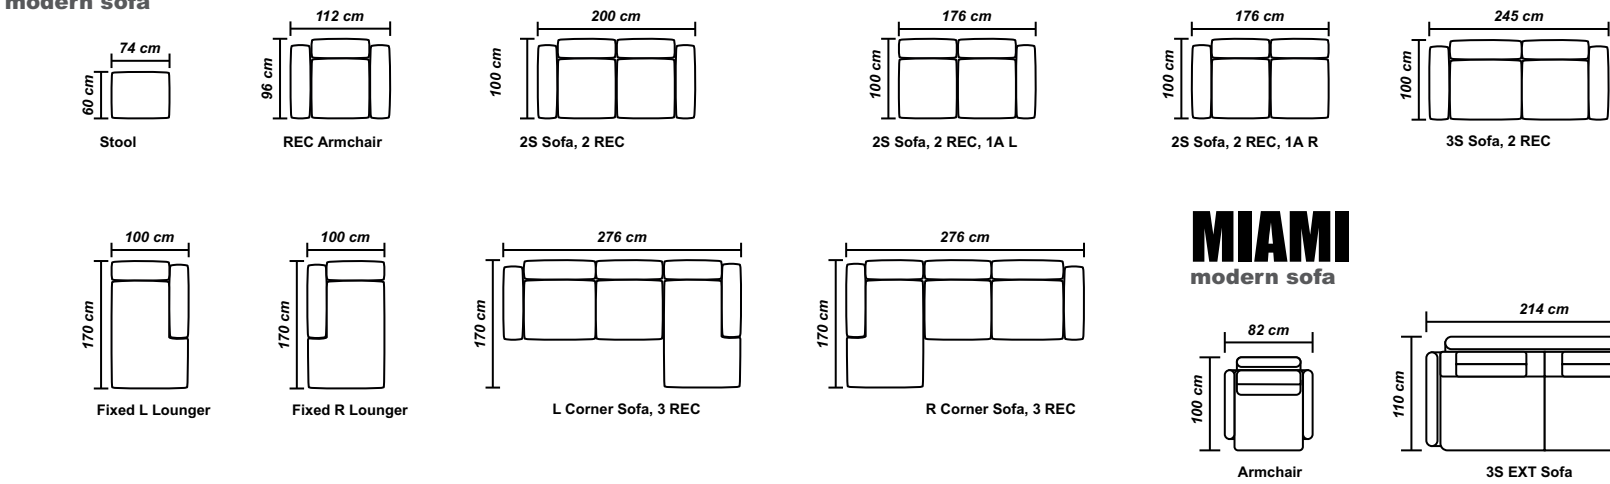

AMSTERDAM

modern sofa