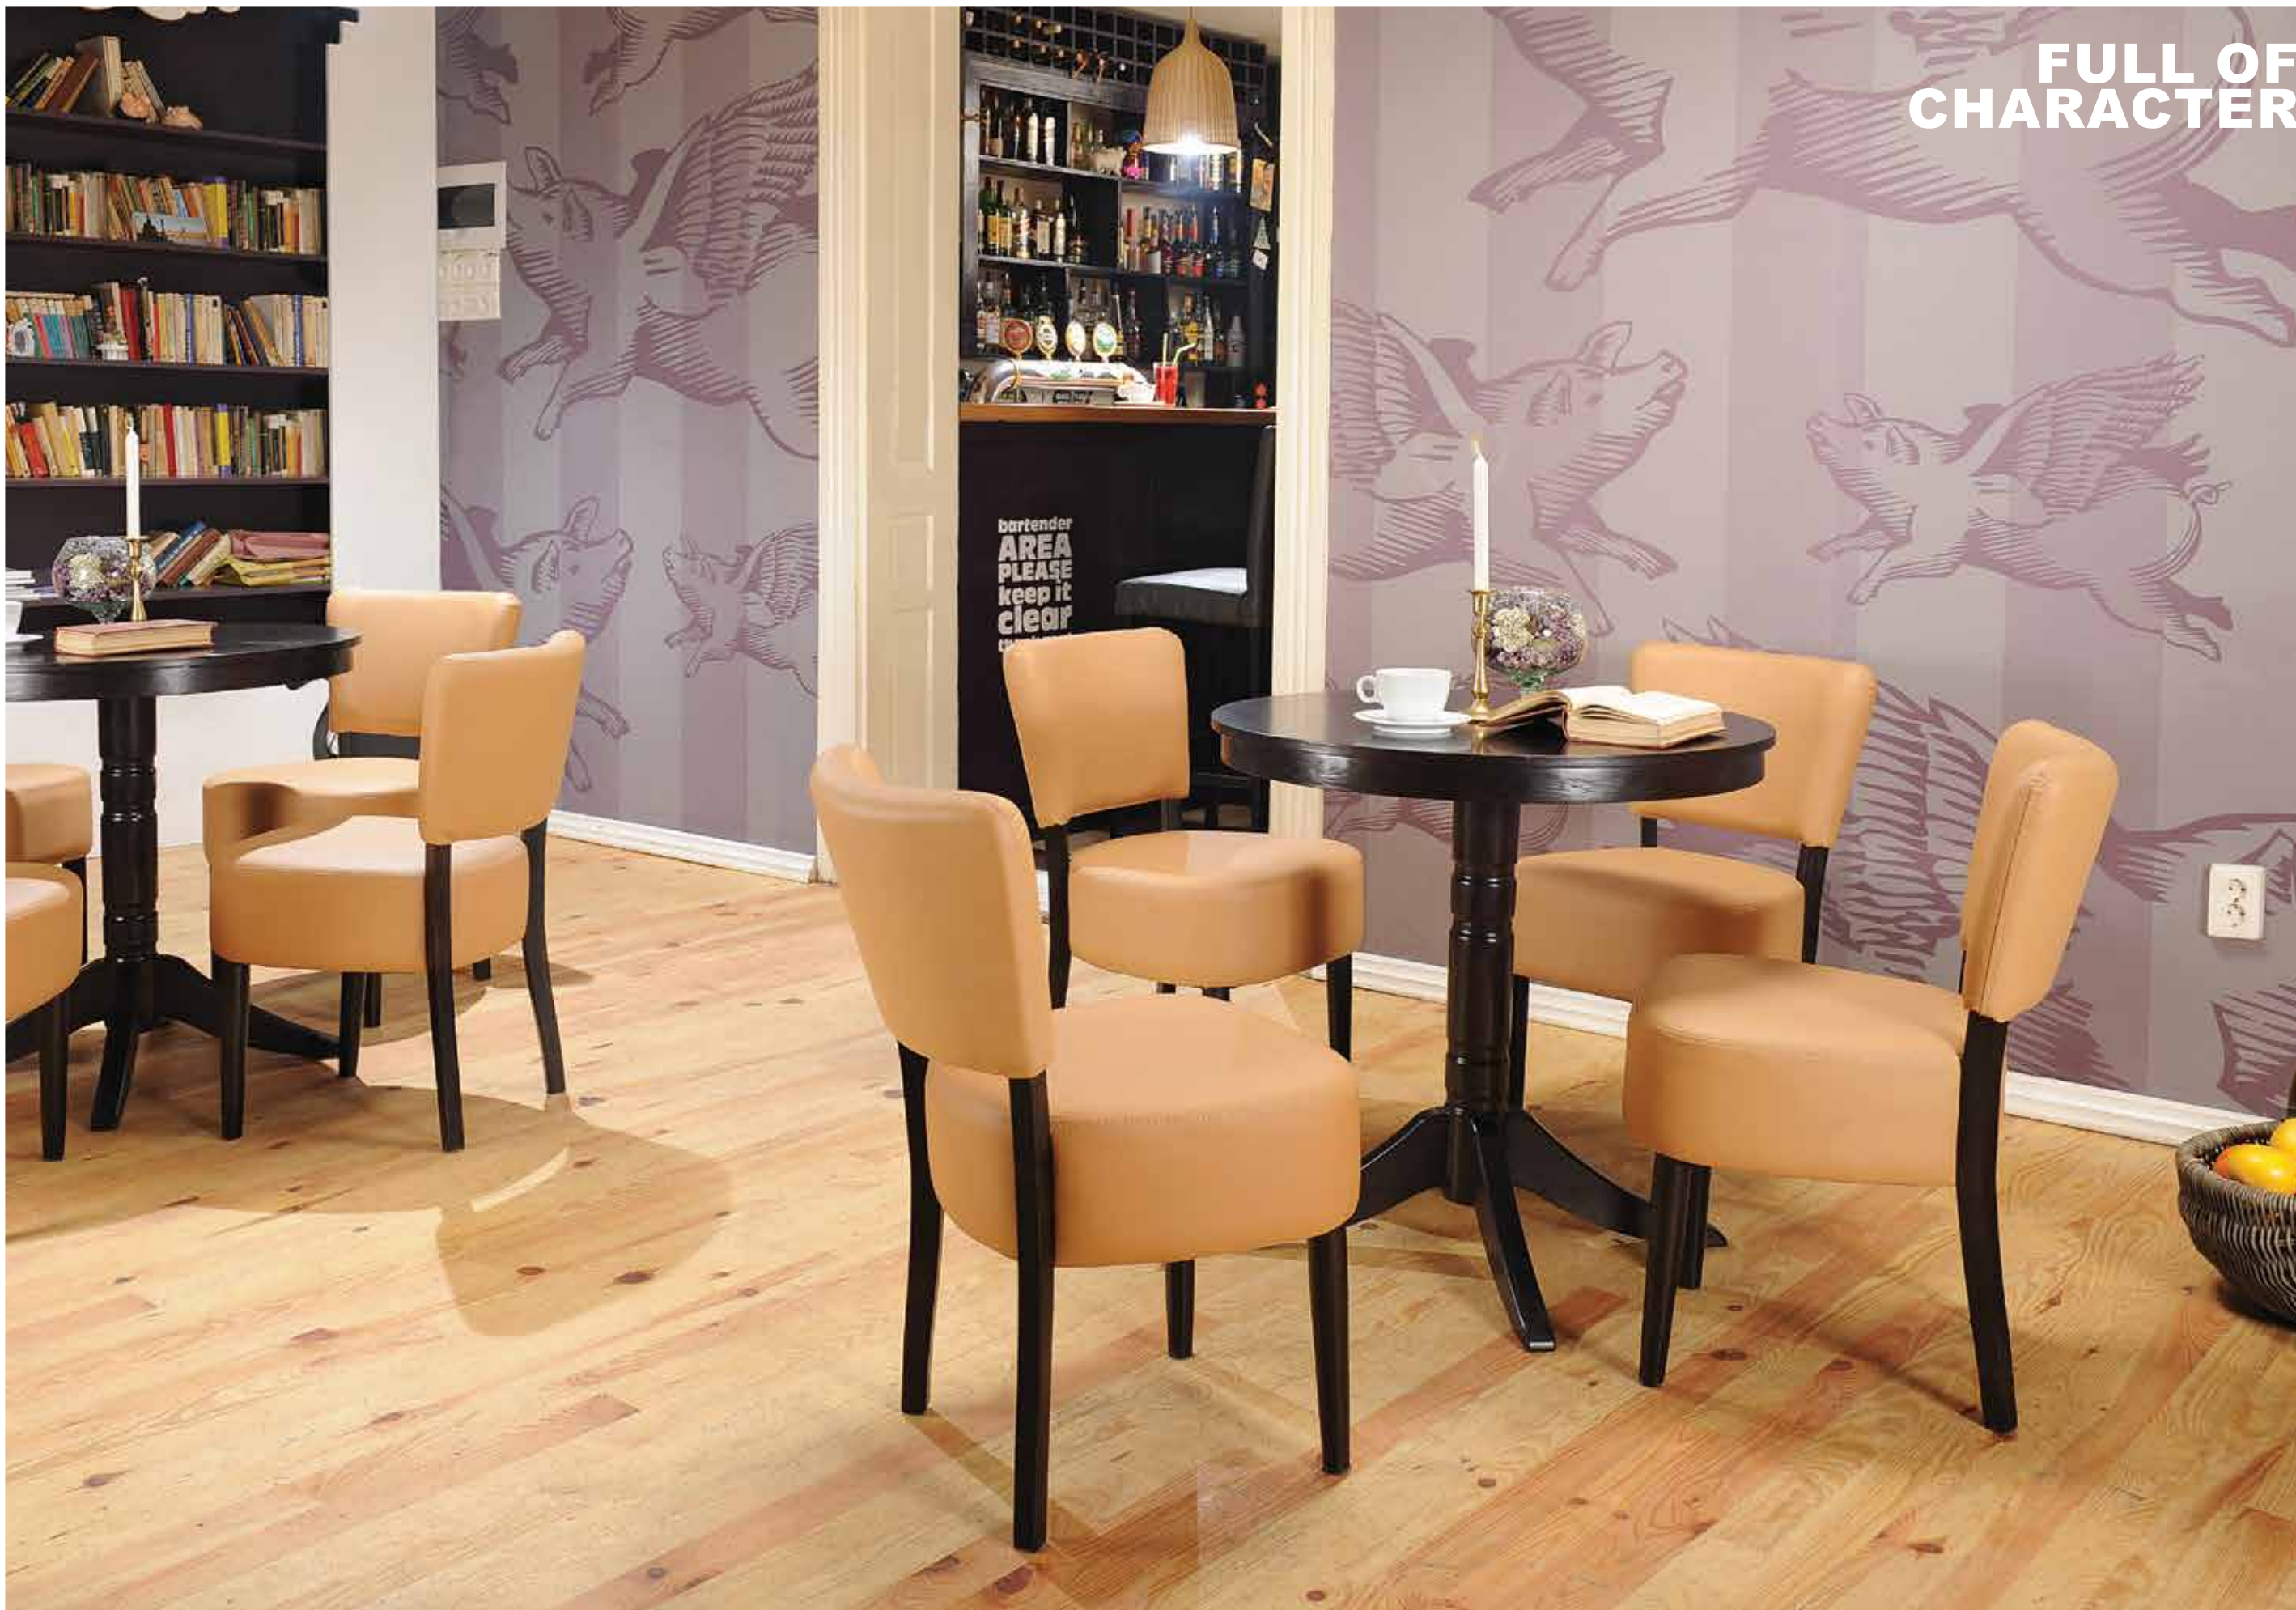

FULL OF CHARACTER

Nisa Chair

Classic French good taste and a tint of "savoir-vivre", this chair is made for conversation and meant to be a witness of interesting and compelling stories. A classic design, evolved to a point in which it hinges on modern.

The chair's structure is made of solid beech wood and multilayer MDF. The comfort is provided by the high density foam of the seat cushion and the medium density foam of the back cushion.

MobilaDalin offers a wide range of upholstery materials: fabrics, natural leather and faux leather. The manufacturer's recommendation is for a fabric or faux leather upholstery. However, a fully customizable choice of the upholstery materials is provided for by the configurator available at www.mobiladalin.ro, for each product.

Paris Bar Chair

NISA
bistro chair

Table
Diameter 80 cm
Height 78 cm

Table
Diameter 90 cm
Height 78 cm

Paris Bar Chair
Depth 70 cm
Width 44 cm
Height 112 cm
Seat Height 75 cm

Chair
Depth 55 cm
Width 44 cm
Height 83 cm
Seat Height 47 cm

mobiladalin
enjoy living