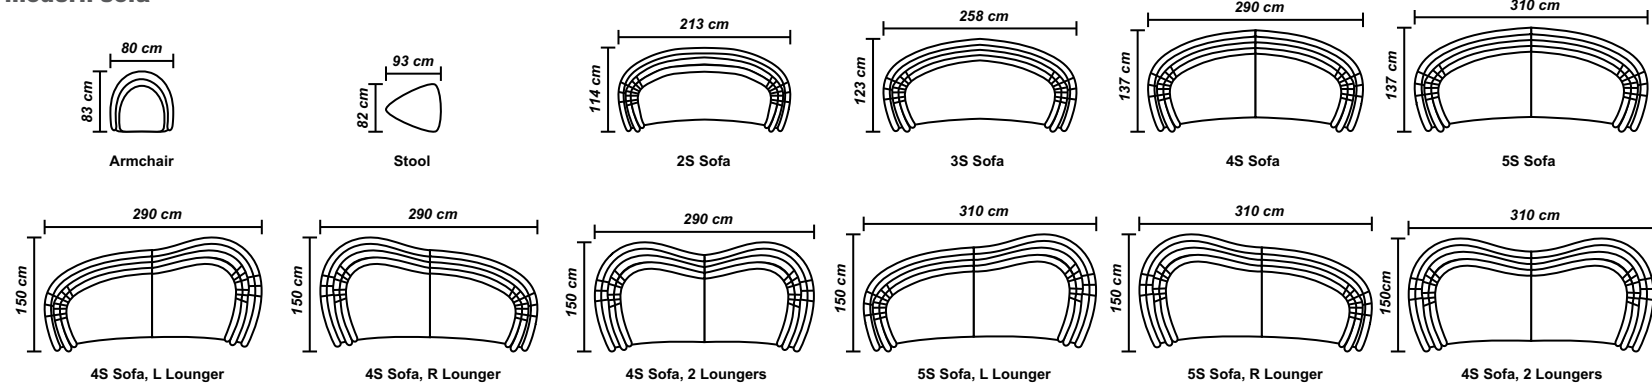

**FOR VERY
IMPORTANT
GUESTS**

MUNCHEN
modern chair

Chair
Depth 73 cm
Width 48 cm
Height 106 cm
Seat Height 47 cm

mobiladalin
enjoy living

HAVANA

modern sofa

PRAGA / BUCOVINA

modern sofa