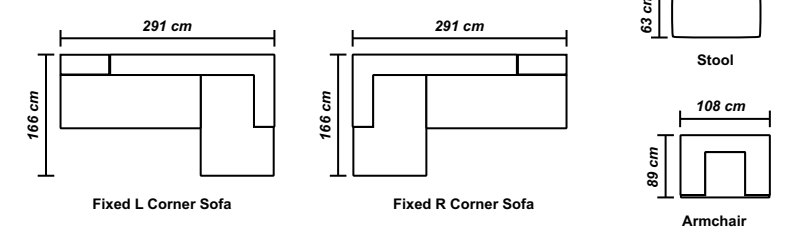

NEW YORK

modern sofa