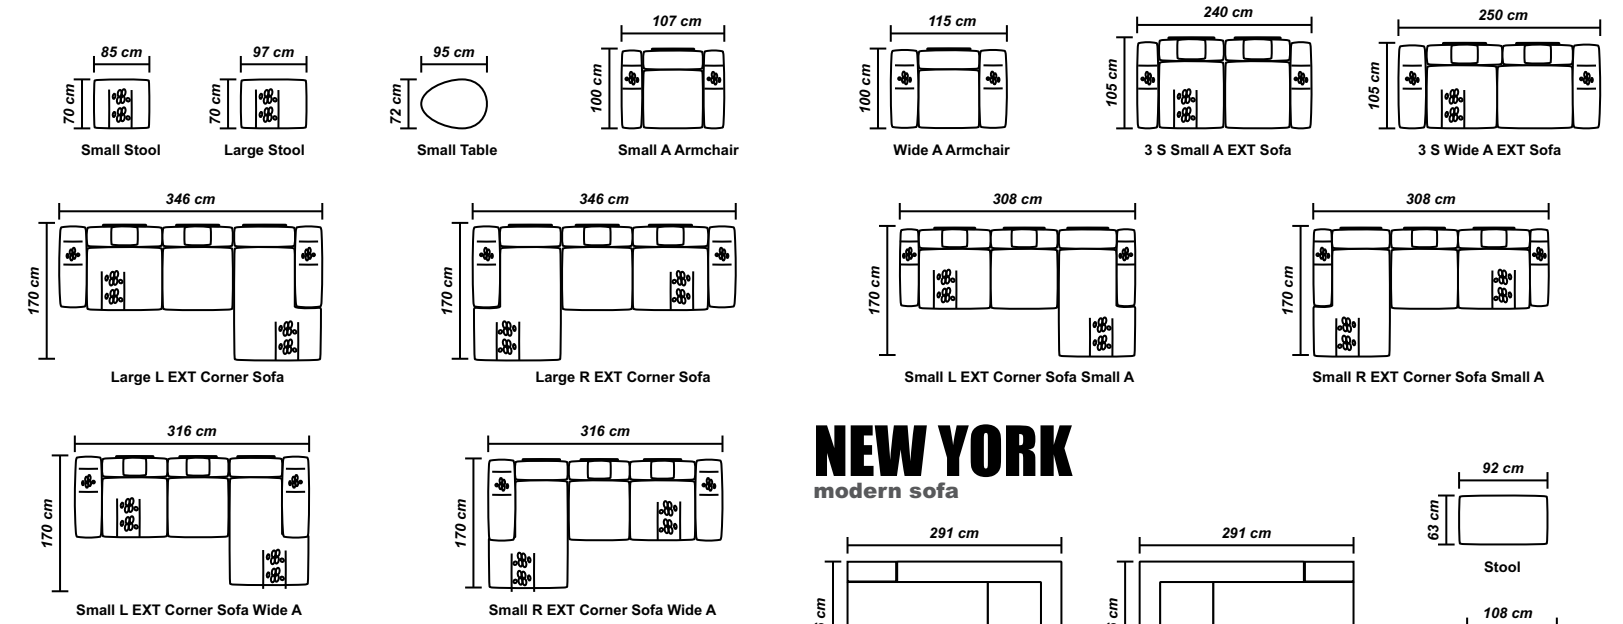

**FOR VERY
IMPORTANT
GUESTS**

MUNCHEN
modern chair

Chair
Depth 73 cm
Width 48 cm
Height 106 cm
Seat Height 47 cm

mobiladalin
enjoy living

HAVANA

modern sofa

PRAGA / BUCOVINA

modern sofa