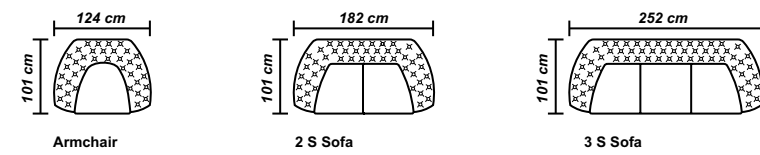

MANDRA

modern sofa