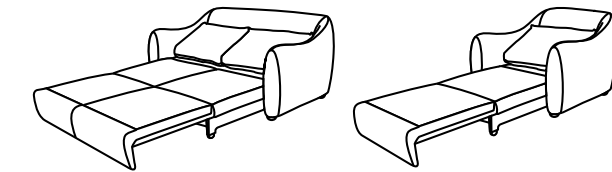

Notes:

- Full slipcover feature.
- Modular product.
- Optional recliner for back cushions.
- The extension is suitable for occasional sleeping.

AMSTERDAM

modern sofa

Stool Lenght 74 cm Width 60 cm Height 39 cm	Corner Sofa Lenght 276 cm Width 170 cm Height 77 cm Extended 166 cm	3 Seats Lenght 245 cm Width 100 cm Height 77 cm Extended 166 cm	2 Seats Lenght 200 cm Width 100 cm Height 77 cm Extended 166 cm	Armchair Lenght 112 cm Width 96 cm Height 77 cm
---	--	--	--	---

mobiladalin
enjoy living

**SOPHISTICATED,
YET PRACTICAL**

Ibiza Sofa and Armchair

A pleasant surprise by its effectively small size, rounded edges and functional traits, Ibiza lends itself perfectly in a smaller setting. Ideal for guests rooms and living rooms, it breathes a fresh and inviting air into your home.