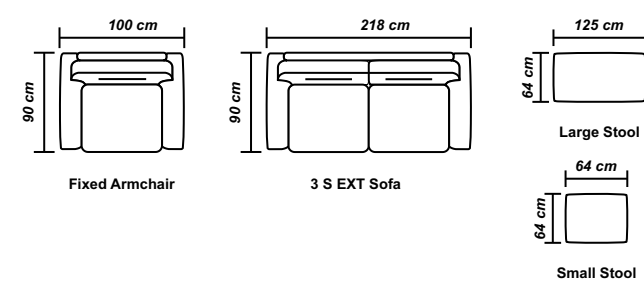

STOCKHOLM

modern sofa