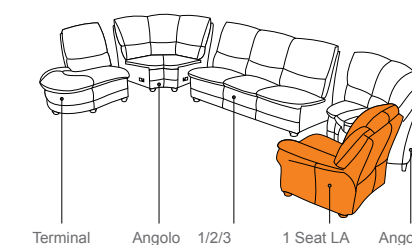

Naming of the elements' orientation (left / right) is based on a sitting position.

MILANO
modern sofa

Corner Sofa
Lenght 295 cm
Width 220/90 cm
Height 90 cm
Extended 295/230 cm

3 Seats
Lenght 205 cm
Width 90 cm
Height 90 cm
Extended 205/230 cm

2 Seats
Lenght 160 cm
Width 90 cm
Height 90 cm
Extended 160/230 cm

Armchair
Lenght 100 cm
Width 90 cm
Height 90 cm
Recliner 105/160 cm

mobiladalin
enjoy living