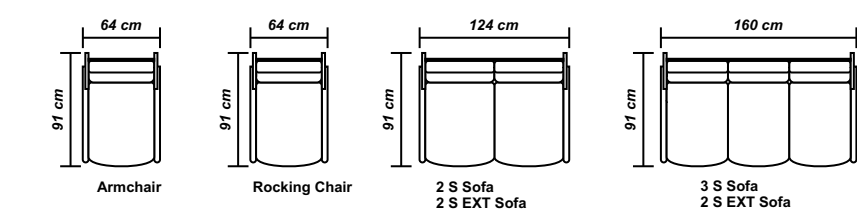

ROMA

classic sofa