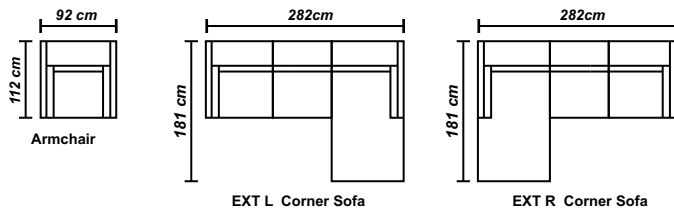

OXFORD

modern sofa