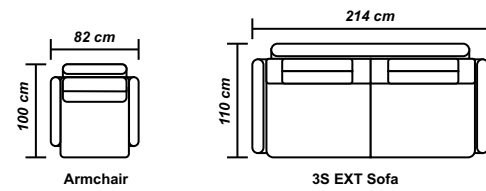

MIAMI

modern sofa