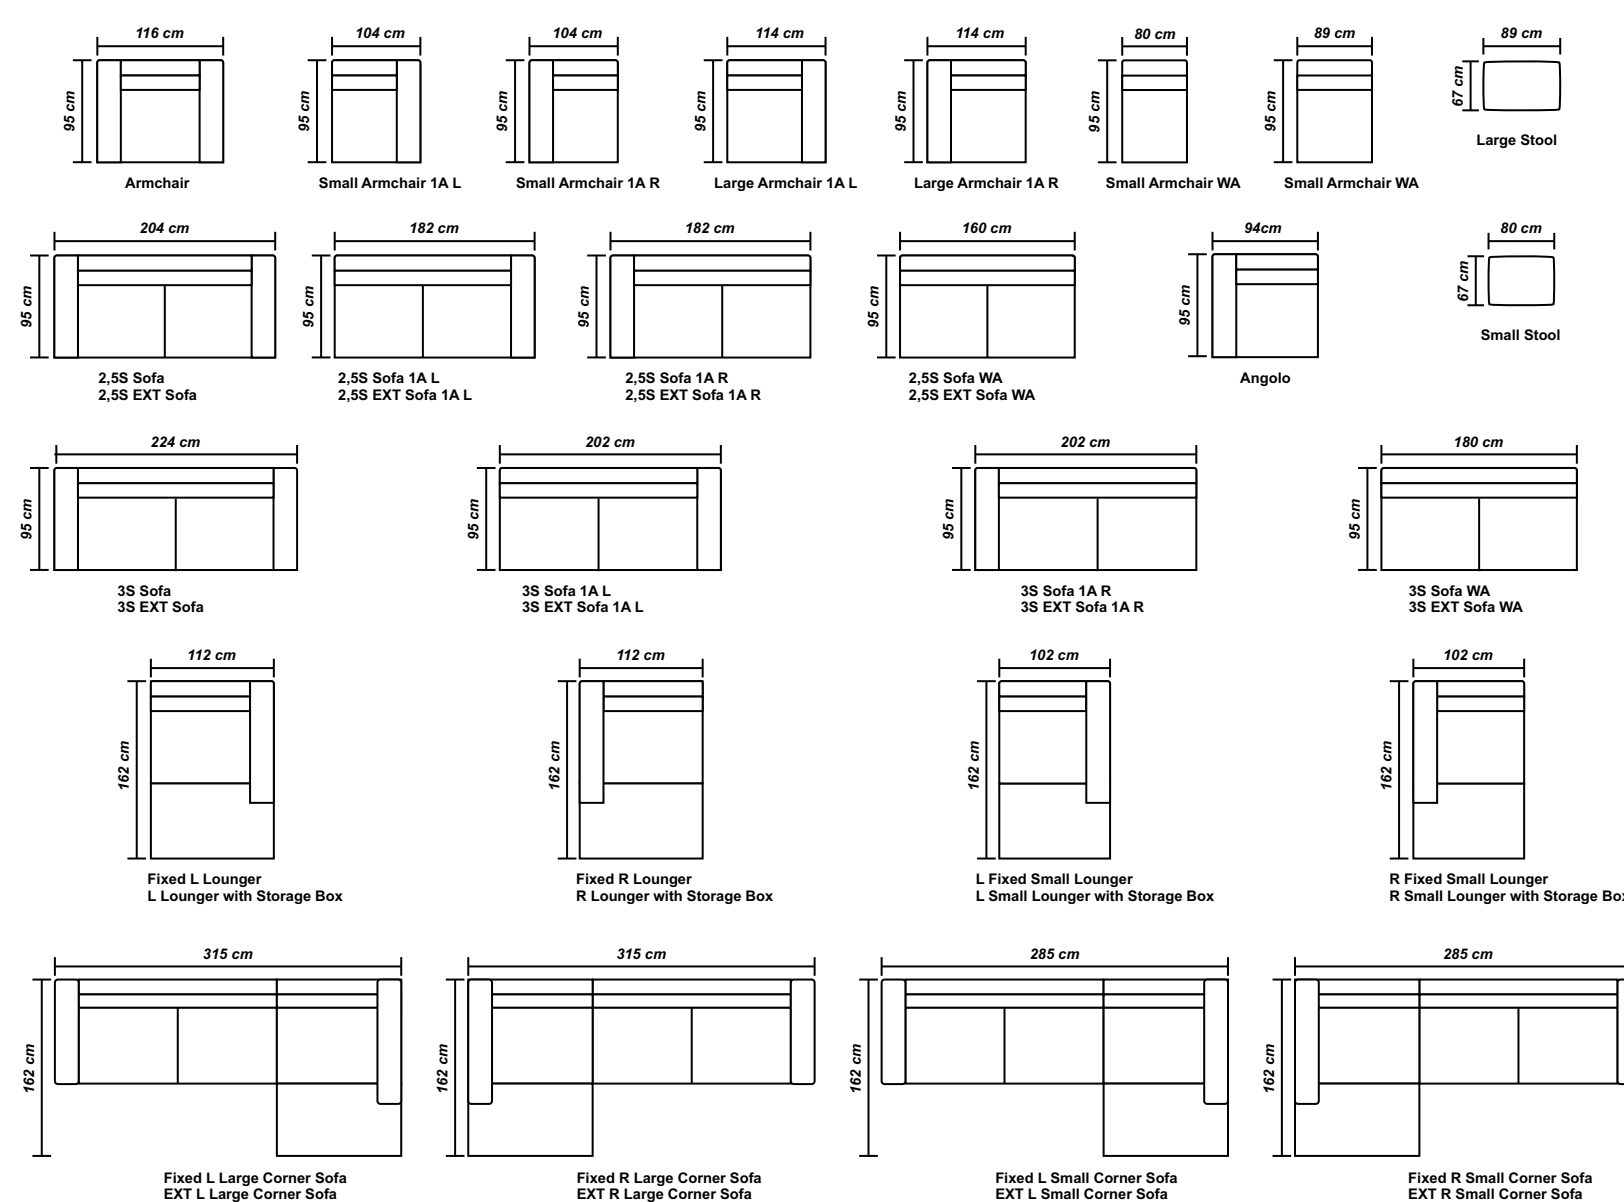

MONTE CARLO

modern sofa